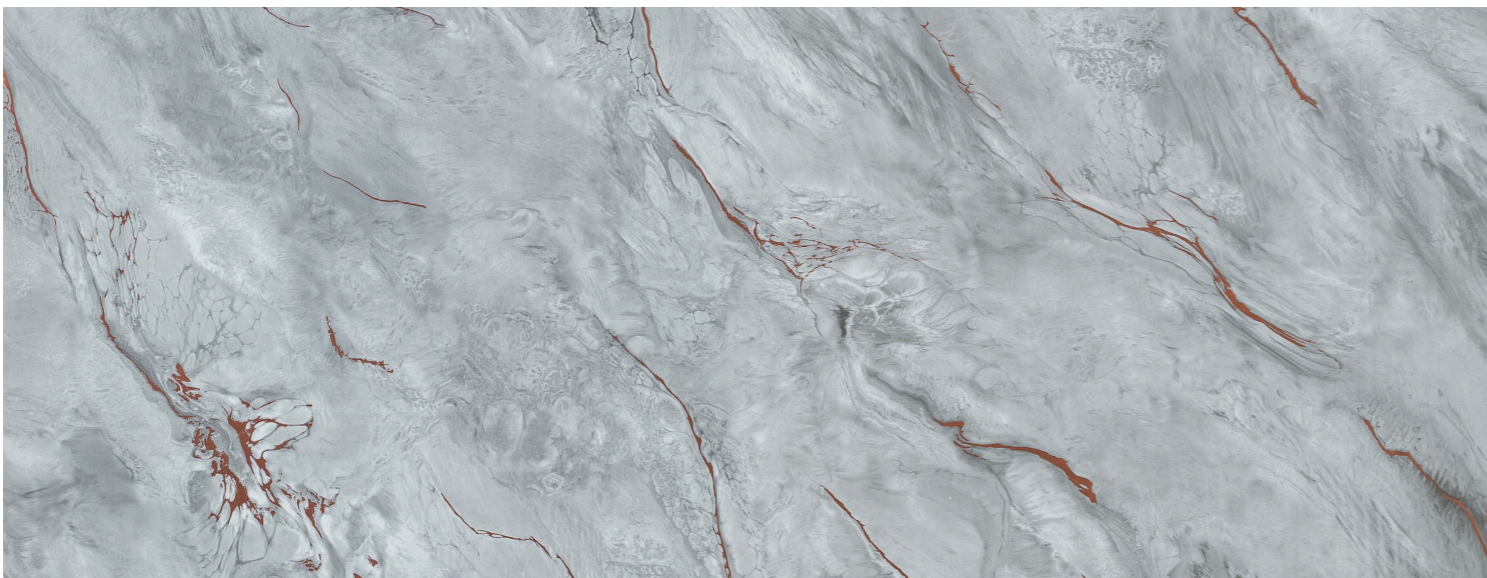

FORESTA
WOOD INDUSTRIES LLC

LAMI
GLOSS

FMA07

MADE IN UAE