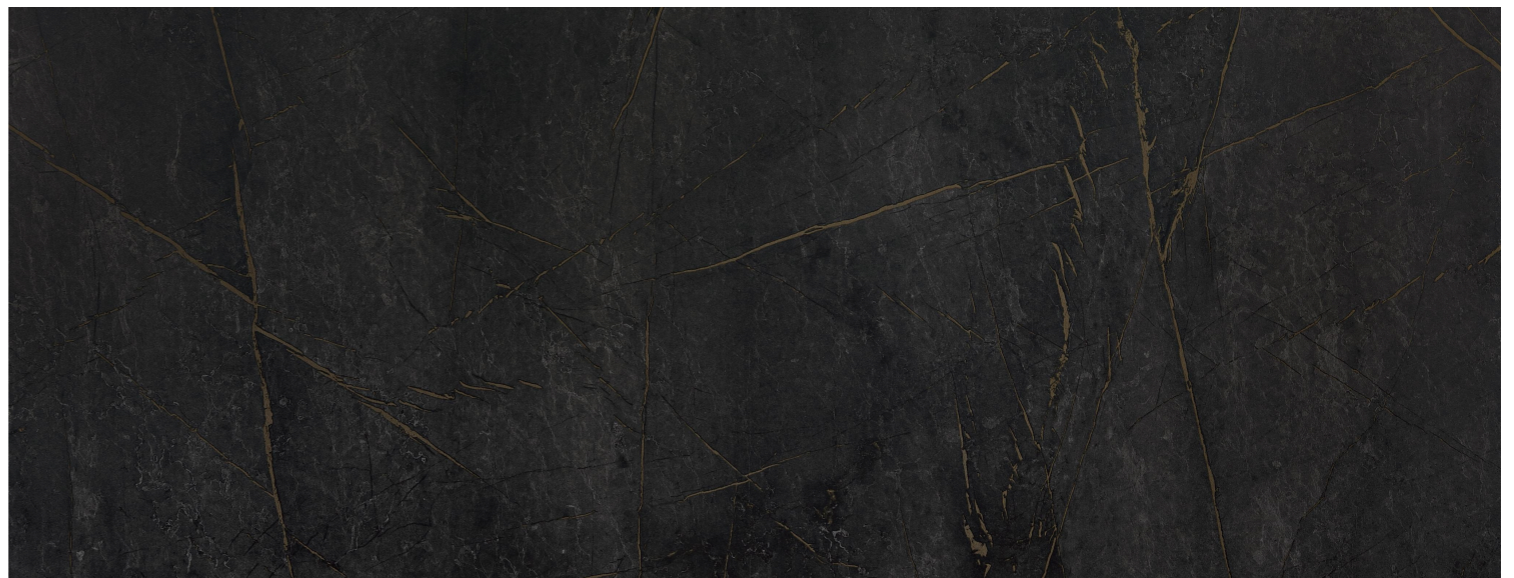

**LAMI
GLOSS**

FPM55

MADE IN UAE